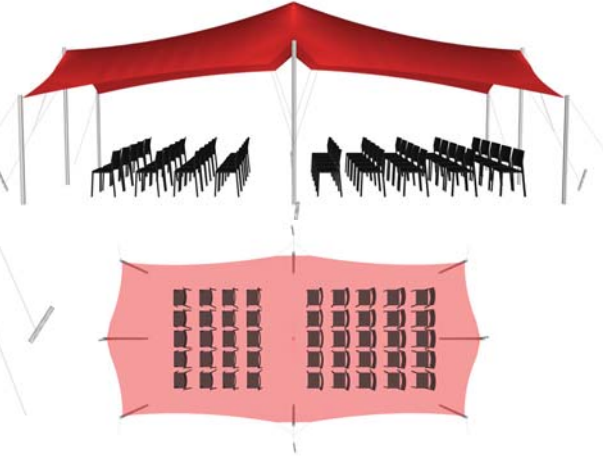

Nomadik® Stretch Tent 4.5m x 10m (45m²) / 14ft x 32ft (448 sq. ft.) All Sides Up

Cinema Seating - 45 pax

Cocktail Seating - 30 pax

Banquet Seating - 22 pax

TENT SIZE IN METERS	SQUARE METERS	TENT SIZE IN FEET	SQUARE FEET	VOLUMETRIC WEIGHT	WEIGHT	APPROX. DIMENSIONS WHEN PACKED	RIGGERS NEEDED	APPROX. TIME TO SET UP
4.5m x 10m	45m ²	14ft x 32ft	448 sq. ft	41.4	39 kg	95cm x 50cm x 40cm	1-2	1 - 1.5 hrs