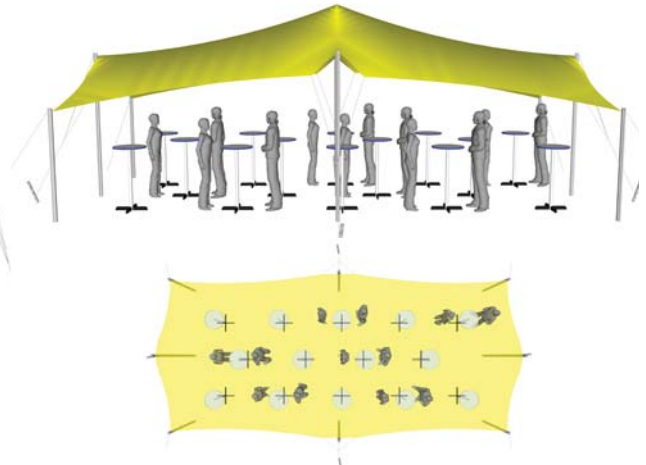

Nomadik® Stretch Tent 4.5m x 10m (45m²) / 14ft x 32ft (448 sq. ft.) All Sides Up

Cinema Seating - 45 pax

Cocktail Seating - 30 pax

Banquet Seating - 22 pax

TENT SIZE IN METERS	SQUARE METERS	TENT SIZE IN FEET	SQUARE FEET	VOLUMETRIC WEIGHT	WEIGHT	APPROX. DIMENSIONS WHEN PACKED	RIGGERS NEEDED	APPROX. TIME TO SET UP
4.5m x 10m	45m ²	14ft x 32ft	448 sq. ft	41.4	39 kg	95cm x 50cm x 40cm	1-2	1 - 1.5 hrs